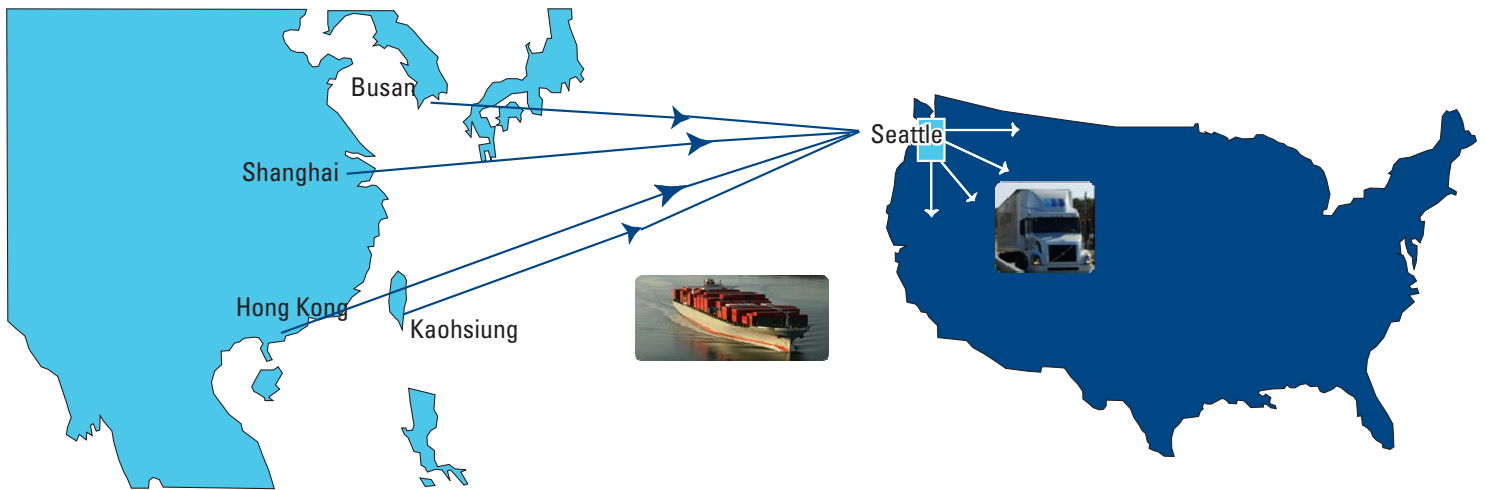

Pacific Northwest LCL Express Program

Origin	T/T with Global Container Lines	Destination Advantages
Hong Kong	14	<ul style="list-style-type: none"> Jacobson Global Logistics network and bonded warehouse Owned & operated CFS One flat destination/CFS fee Freight moving in-bond will be charged IT fee Fewer parties handling your cargo
Shanghai	11	
Kaohsiung	17	
Busan	10	

Benefits:

- Dramatic improvements on Transit Time
- More than 20 years of experience in the marketplace
- Licensed NVOCC "Global Container Line"

In order to receive a rate quote and begin to take advantage of **quicker transits** and **superior rates**, call our office at **1.800.580.6780** or email sales@jacobsonco.com.